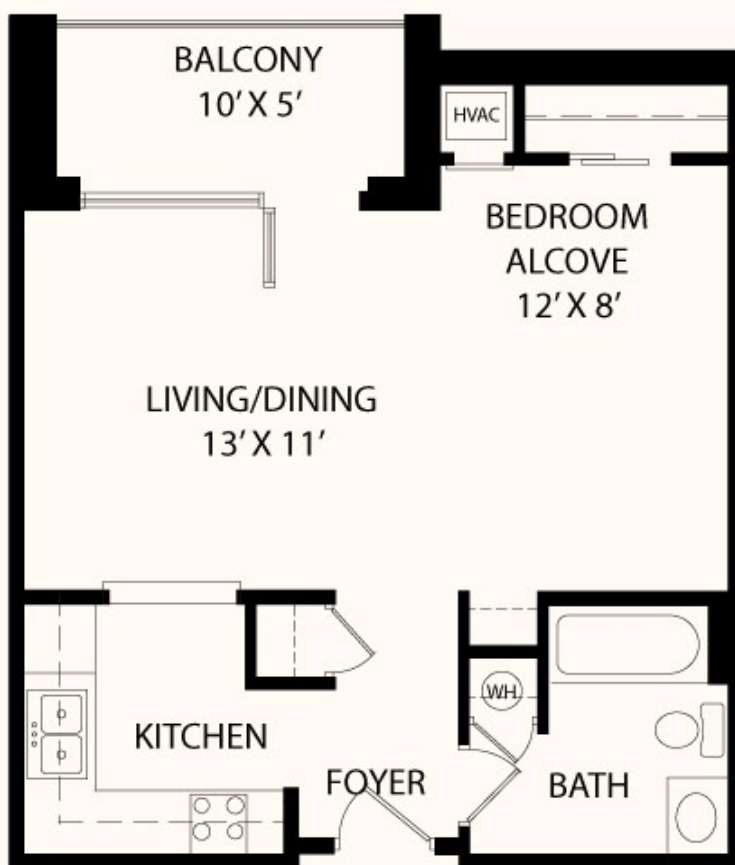

FLOORPLAN - DELUXE STUDIO

Deluxe Studio

1 Bedroom, 1 Bathroom, 527 sq ft.

The Pines at Davidson

400 Avinger Lane, Davidson, NC 28036 • (704) 896-1100

© 2011 The Pines at Davidson. All rights reserved.