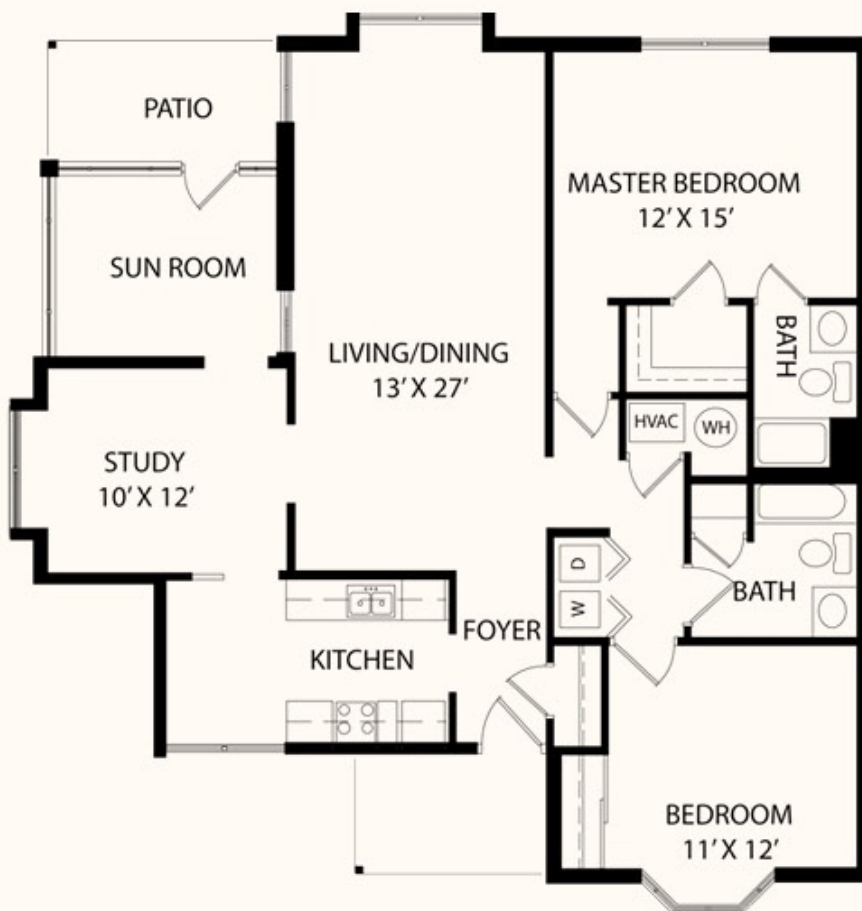

THE PINES
AT • DAVIDSON

FLOORPLAN - LARGE COTTAGE

Large Cottage

2 Bedrooms, 2 Bathrooms, 1565 sq ft.

The Pines at Davidson
400 Avinger Lane, Davidson, NC 28036 • (704) 896-1100

© 2011 The Pines at Davidson. All rights reserved.